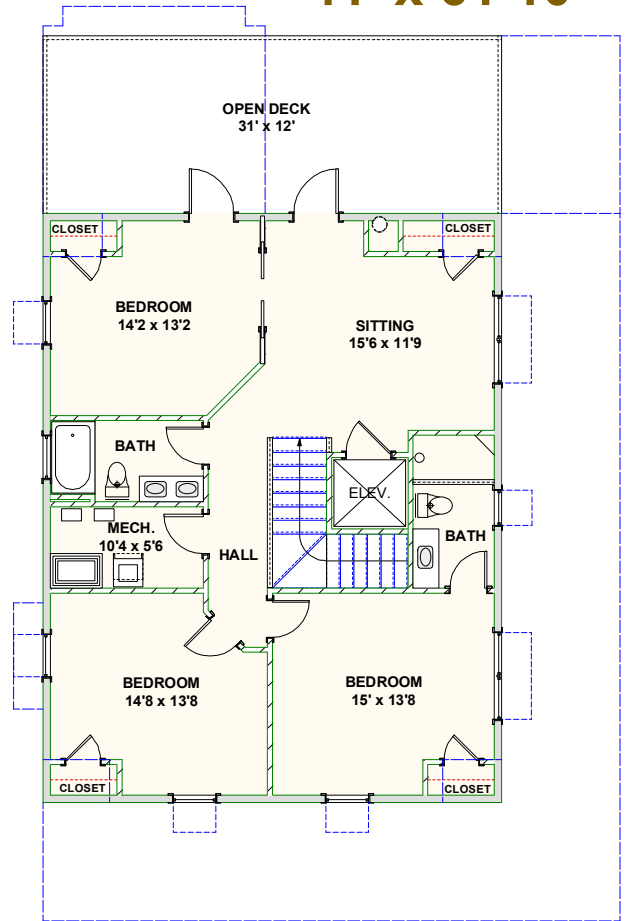

CAROLINA BLUEWATER CONSTRUCTION

BUILDING TOMORROW WITH AFFORDABLE QUALITY HOMES

910-575-7100

6934-9 BEACH DR SW, OCEAN ISLE BEACH, NC 28469

WATERWAY HOME 184

2,689 SQ FT | 4 BEDROOMS | 3 BATHS—1 HALF BATH | 1,290 SQ FT PORCHES

WWW.CAROLINABLUEWATERCONSTRUCTION.COM

WATERWAY HOME 184

2,689 SQ FT | 4 BEDROOMS | 3 BATHS—1 HALF BATH | 1,290 SQ FT PORCHES

41' x 61'10"

1ST FLOOR - FLOOR PLAN

2ND FLOOR - FLOOR PLAN

CAROLINA
BLUEWATER
CONSTRUCTION