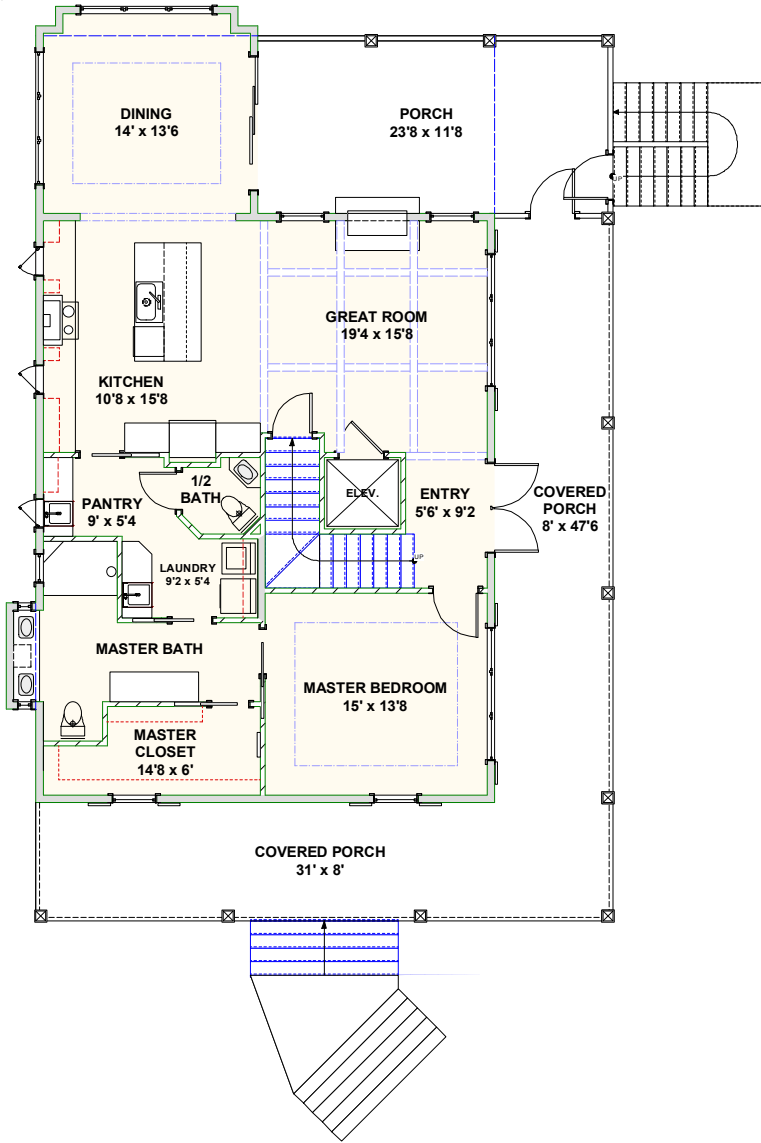

CAROLINA BLUEWATER CONSTRUCTION

BUILDING TOMORROW WITH AFFORDABLE QUALITY HOMES

910-575-7100

6934-9 BEACH DR SW, OCEAN ISLE BEACH, NC 28469

WATERWAY HOME 184

2,689 SQ FT | 4 BEDROOMS | 3 BATHS—1 HALF BATH | 1,290 SQ FT PORCHES

WWW.CAROLINABLUEWATERCONSTRUCTION.COM

WATERWAY HOME 184

2,689 SQ FT | 4 BEDROOMS | 3 BATHS—1 HALF BATH | 1,290 SQ FT PORCHES

41' x 61'10"

1ST FLOOR - FLOOR PLAN

2ND FLOOR - FLOOR PLAN

CAROLINA
BLUEWATER
CONSTRUCTION